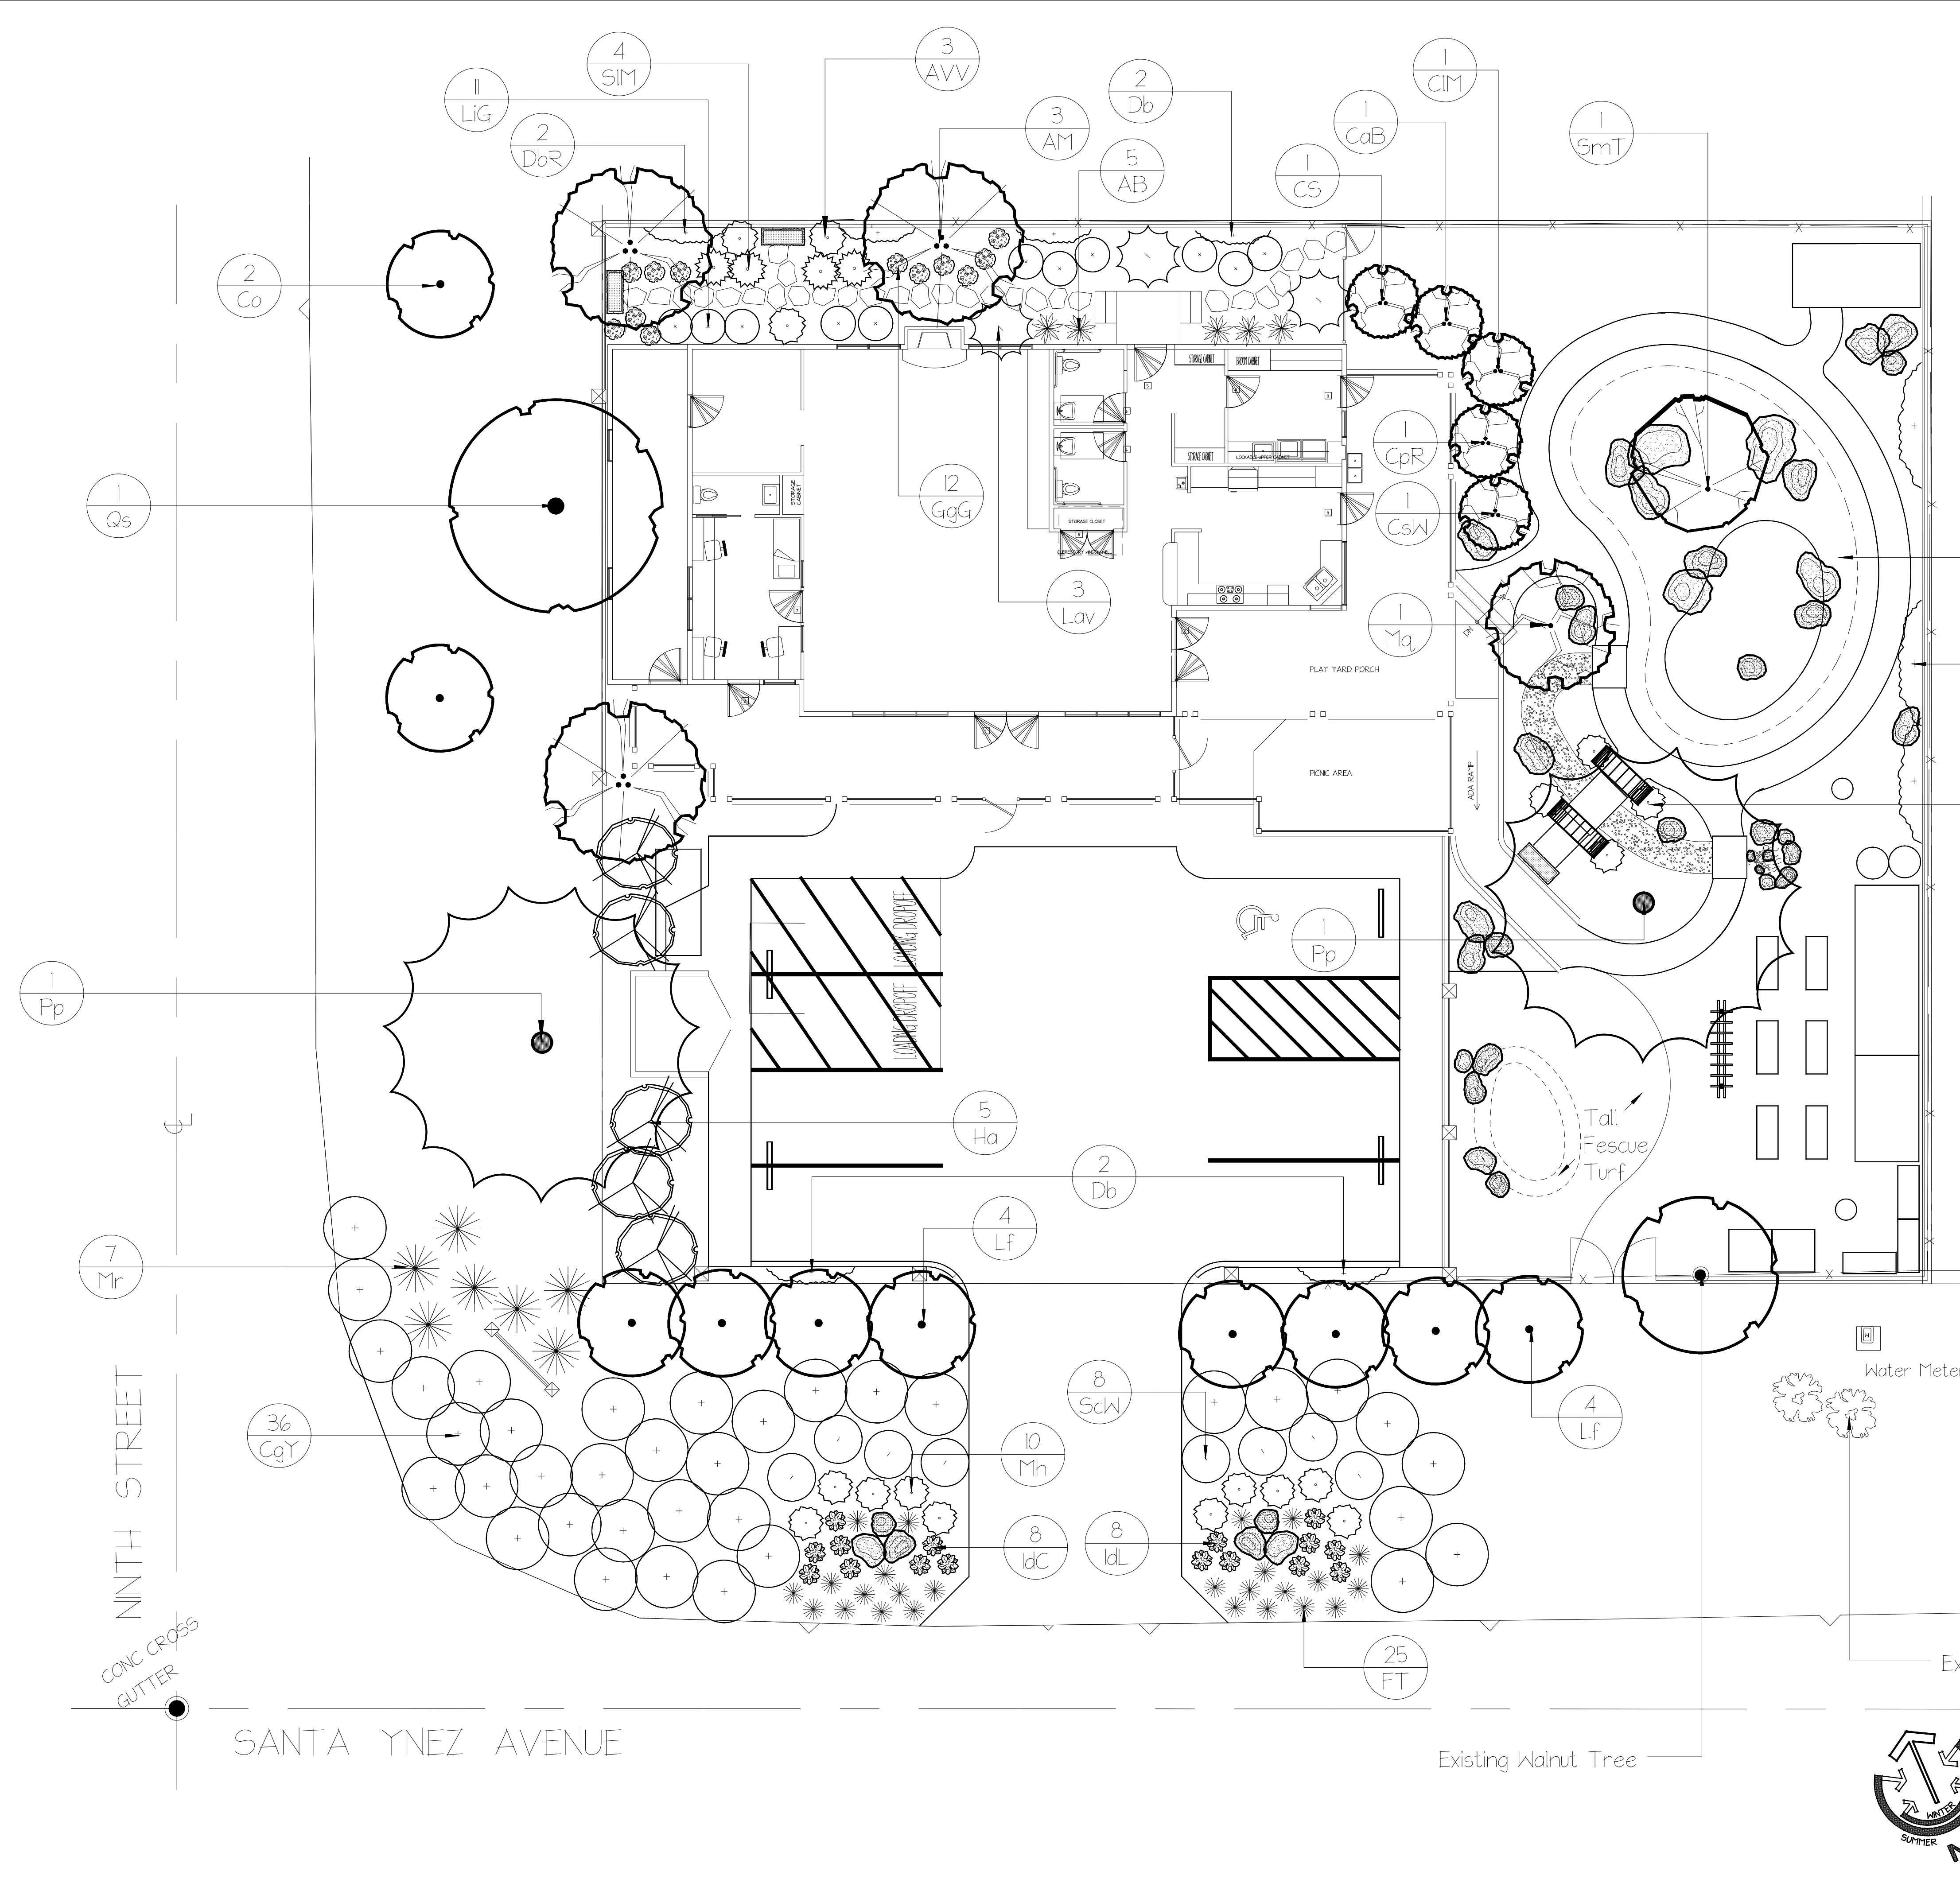

EARTHSCAPES  
(805) 545-9600

Wellspring Childrens Center  
1996 9th Street  
Los Osos, CA

PROJECT NAME:

# Planting Plan

SHEET TITLE:

DATE: February 8, 2011

SCALE: 1" = 8' - 0"

L-2

Native Grass  
*Carex praegracilis*

3 BO

4 Bm

Existing Pepper Trees

Existing Walnut Tree

NINTH STREET

SANTA YNEZ AVENUE

CONC CROSS  
GUTTER

25 FT